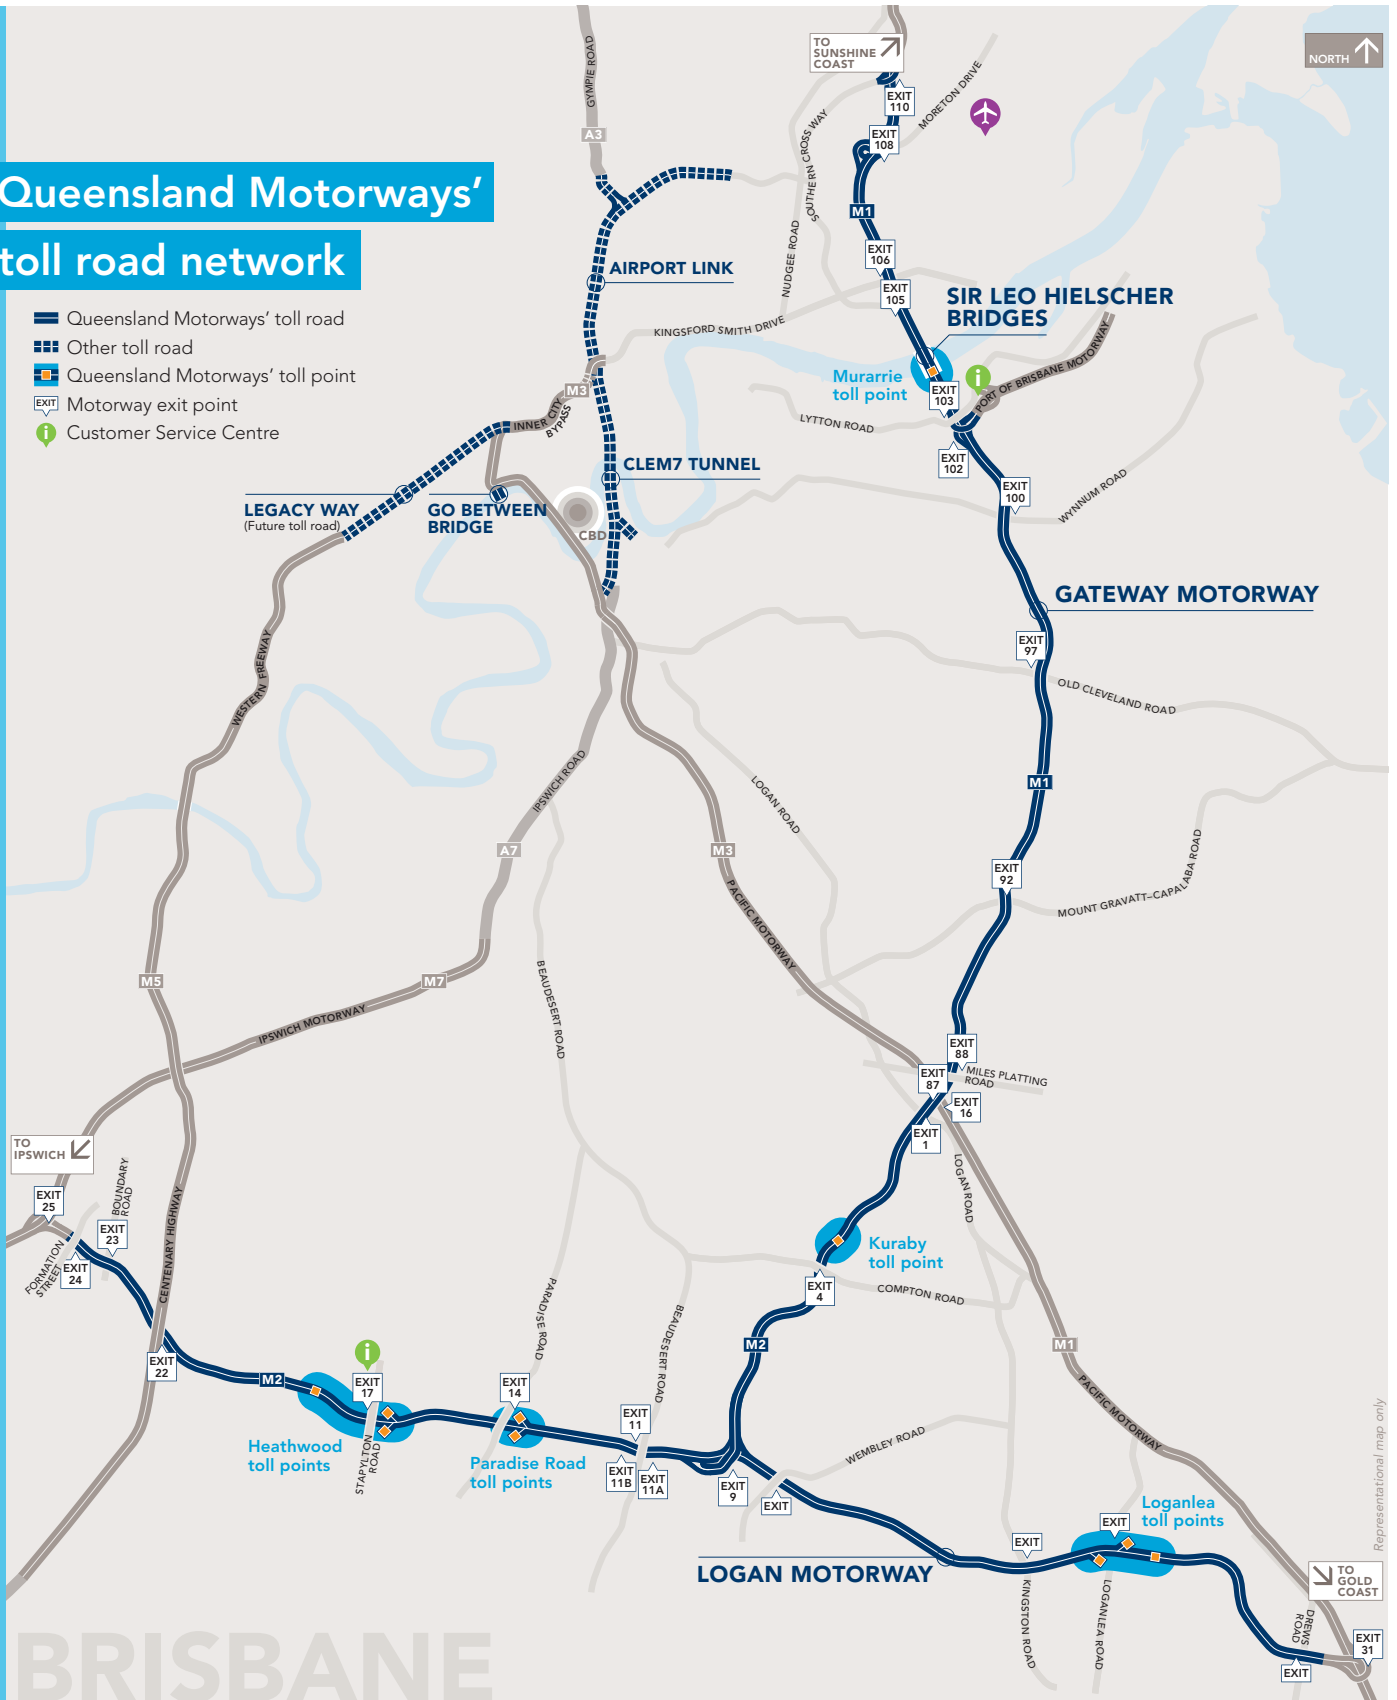

Queensland Motorways' toll road network

-  Queensland Motorways' toll road
-  Other toll road
-  Queensland Motorways' toll point
-  Motorway exit point
-  Customer Service Centre

QMV660 0712

Representational map only